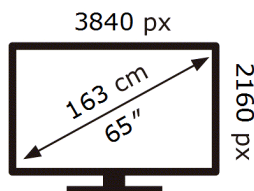

ENERG ⚡

Samsung

UE65DU7172U

110 kWh/1000h

ABCDEF **G**

169 kWh/1000h

2019/2013