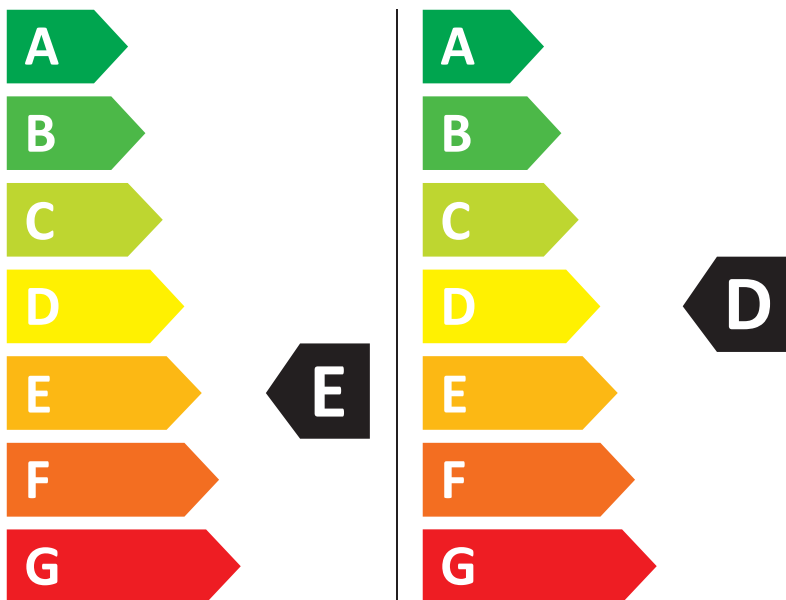

ENERG

WDM1469-T14ED

377 kWh/100

76 kWh/100

6,0 kg

9,0 kg

90 L

50 L