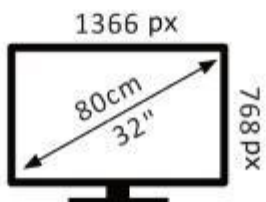

ENERG

FOX

32WOS651C

26 kWh/1000h

ABCDEF**G**

28 kWh/1000h

2019/2013