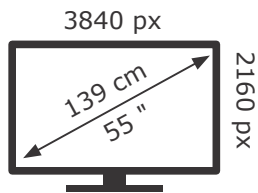

ENERG

HISENSE

55A6S

60 kWh/1000h

ABCDEF**G**

100 kWh/1000h

2019/2013