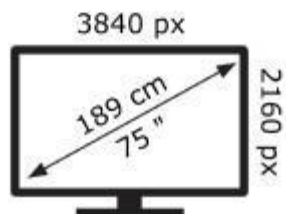

ENERG

HISENSE

75A6Q

107 kWh/1000h

ABCDEF**G**

170 kWh/1000h

2019/2013