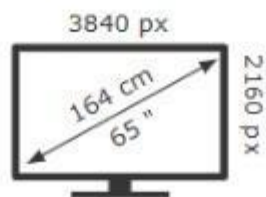

# ENERG

HISENSE

65U7Q PRO

**84** kWh/1000h

ABCDEF**G**

**180** kWh/1000h

2019/2013